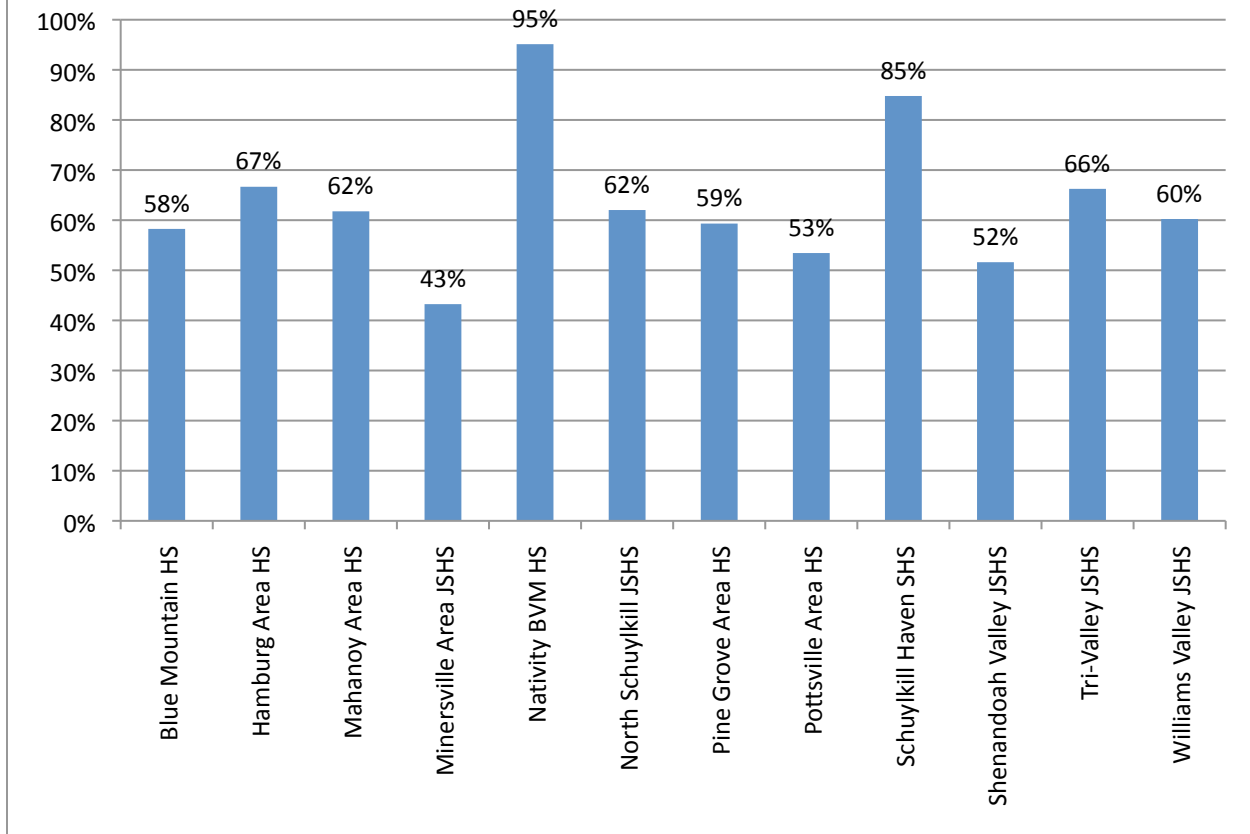

Percentage of *Area High School Students Attending 2 & 4 Year Colleges or Universities

**The chart represents school districts where the majority of Nativity BVM High School students live.*

Data represents graduates in 2010; the most recent statistics for the State of Pennsylvania.